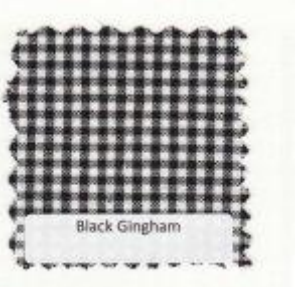

Upsie Daisy Creations Standard Linen Layout

Single Duvet Cover Front

Single Duvet Cover Back

Standard Pillowcase

Applique / Embroidery Pillowcase option 1

Applique / Embroidery Pillowcase option 2

Bolster Cushion

Nursery Linen Set

Cot Duvet Front Panel

Cot Duvet Back Panel

Pillowcase

Scatter Cushion

Nappy Stacker

Changing Mat

Cot Bumper

Fabric Options

Turquoise Gingham

Turquoise Plain

Yellow Plain

Yellow Wide Stripe

Navy Pin Stripe

Nautical Stripe

Green Wide Stripe

Stone/Choc Stripe

Blue/Aqua Multistripe

Dark Orange Gingham

Dark Orange Plain

Orange Gingham

Orange Plain

Yellow Plain

Yellow Wide Stripe